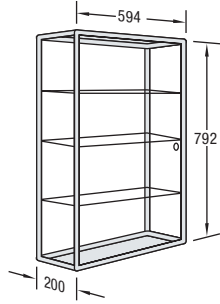

WALL AND COUNTER SHOWCASES

SQUARE AND QUARTER-ROUND PROFILE

Designed for the secure and effective display of products or collections, these elegant wall and counter showcases are offered in a choice of tower format with hinged door or landscape format with sliding doors. All have tempered glass side panels and adjustable shelves and are supplied with lockable sliding or hinged doors. Showcases TM-Set 10 to 41 have magnetic back panels and are supplied complete with eight white magnets to enable price or product information to be displayed.

Example type: TM-Set 31

Example type: TM-Set 20

TM-Set 90

TM-Set 91

TM-Set 65

BASIC MODULES - QUARTER-ROUND PROFILE:

TM-Set 20
Wall showcase with sliding door
1 white wood base shelf
2 glass shelves 6 mm
silver anodized profile

TM-Set 30
Wall showcase with sliding door
1 white wood base shelf
2 glass shelves 6 mm
polished chrome-plated profile

TM-Set 40
Wall showcase with sliding door
1 white wood base shelf
2 glass shelves 6 mm
black anodized profile

TM-Set 21
Wall showcase with hinged door
1 white wood base shelf
3 glass shelves 6 mm
silver anodized profile

TM-Set 31
Wall showcase with hinged door
1 white wood base shelf
3 glass shelves 6 mm
polished chrome-plated profile