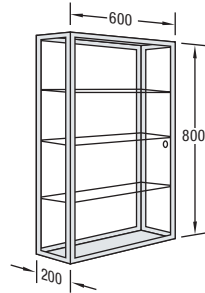

TM-Set 30
Wall showcase with sliding door
1 white wood base shelf
2 glass shelves 6 mm
polished chrome-plated profile

TM-Set 40
Wall showcase with sliding door
1 white wood base shelf
2 glass shelves 6 mm
black anodized profile

TM-Set 21
Wall showcase with hinged door
1 white wood base shelf
3 glass shelves 6 mm
silver anodized profile

TM-Set 31
Wall showcase with hinged door
1 white wood base shelf
3 glass shelves 6 mm
polished chrome-plated profile

TM-Set 41
Wall showcase with hinged door
1 white wood base shelf
3 glass shelves 6 mm
black anodized profile

BASIC MODULES - SQUARE PROFILE:

TM-Set 10
Wall showcase with sliding door
1 white wood base shelf
2 glass shelves 6 mm
white profile RAL 9010
powder-coated

TM-Set 11
Wall showcase with hinged door
1 white wood base shelf
3 glass shelves 6 mm
white profile RAL 9010
powder-coated

TM-Set 65
Counter showcase
with hinged door
1 white wood base shelf
2 glass shelves 4 mm
silver anodized profile