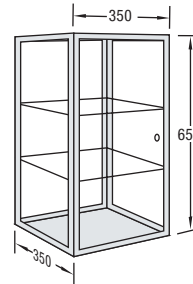

TM-Set 21
Wall showcase with hinged door
1 white wood base shelf
3 glass shelves 6 mm
silver anodized profile

TM-Set 31
Wall showcase with hinged door
1 white wood base shelf
3 glass shelves 6 mm
polished chrome-plated profile

TM-Set 41
Wall showcase with hinged door
1 white wood base shelf
3 glass shelves 6 mm
black anodized profile

BASIC MODULES - SQUARE PROFILE:

TM-Set 10
Wall showcase with sliding door
1 white wood base shelf
2 glass shelves 6 mm
white profile RAL 9010
powder-coated

TM-Set 11
Wall showcase with hinged door
1 white wood base shelf
3 glass shelves 6 mm
white profile RAL 9010
powder-coated

TM-Set 65
Counter showcase
with hinged door
1 white wood base shelf
2 glass shelves 4 mm
silver anodized profile

TM-Set 90
Wall showcase with sliding door
horizontal base and cover plate
wood 22 mm grey
2 glass shelves 4 mm
silver anodized profile

TM-Set 91
Wall showcase with hinged door
horizontal base and cover plate
wood 22 mm grey
3 glass shelves 4 mm
silver anodized profile