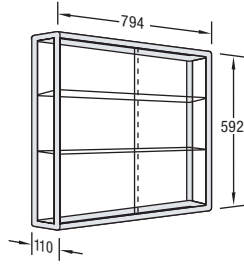

WALL AND COUNTER SHOWCASES

SQUARE AND QUARTER-ROUND PROFILE

Designed for the secure and effective display of products or collections, these elegant wall and counter showcases are offered in a choice of tower format with hinged door or landscape format with sliding doors. All have tempered glass side panels and adjustable shelves and are supplied with lockable sliding or hinged doors. Showcases TM-Set 10 to 41 have magnetic back panels and are supplied complete with eight white magnets to enable price or product information to be displayed.

Example type: TM-Set 31

Example type: TM-Set 20

TM-Set 90

TM-Set 91

TM-Set 65

BASIC MODULES - QUARTER-ROUND PROFILE:

TM-Set 20
Wall showcase with sliding door
1 white wood base shelf
2 glass shelves 6 mm
silver anodized profile

TM-Set 30
Wall showcase with sliding door
1 white wood base shelf
2 glass shelves 6 mm
polished chrome-plated profile

TM-Set 40
Wall showcase with sliding door
1 white wood base shelf
2 glass shelves 6 mm
black anodized profile

TM-Set 21
Wall showcase with hinged door
1 white wood base shelf
3 glass shelves 6 mm
silver anodized profile

TM-Set 31
Wall showcase with hinged door
1 white wood base shelf
3 glass shelves 6 mm
polished chrome-plated profile