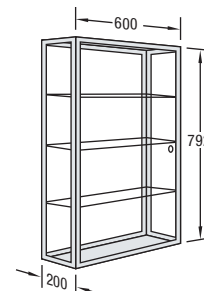

TM-Set 21
Wall showcase with hinged door
1 white wood base shelf
3 glass shelves 6 mm
silver anodized profile

TM-Set 31
Wall showcase with hinged door
1 white wood base shelf
3 glass shelves 6 mm
polished chrome-plated profile

TM-Set 41
Wall showcase with hinged door
1 white wood base shelf
3 glass shelves 6 mm
black anodized profile

BASIC MODULES - SQUARE PROFILE:

TM-Set 10
Wall showcase with sliding door
1 white wood base shelf
2 glass shelves 6 mm
white profile RAL 9010
powder-coated

TM-Set 11
Wall showcase with hinged door
1 white wood base shelf
3 glass shelves 6 mm
white profile RAL 9010
powder-coated

TM-Set 65
Counter showcase
with hinged door
1 white wood base shelf
2 glass shelves 4 mm
silver anodized profile

TM-Set 90
Wall showcase with sliding door
horizontal base and cover plate
wood 22 mm grey
2 glass shelves 4 mm
silver anodized profile

TM-Set 91
Wall showcase with hinged door
horizontal base and cover plate
wood 22 mm grey
3 glass shelves 4 mm
silver anodized profile