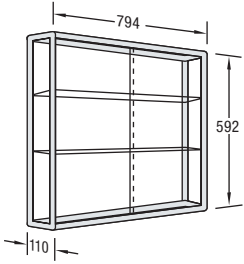

WALL AND COUNTER SHOWCASES

SQUARE AND QUARTER-ROUND PROFILE

Designed for the secure and effective display of products or collections, these elegant wall and counter showcases are offered in a choice of tower format with hinged door or landscape format with sliding doors. All have tempered glass side panels and adjustable shelves and are supplied with lockable sliding or hinged doors. Showcases TM-Set 10 to 41 have magnetic back panels and are supplied complete with eight white magnets to enable price or product information to be displayed.

Example type: TM-Set 31

Example type: TM-Set 20

TM-Set 90

TM-Set 91

TM-Set 65

BASIC MODULES - QUARTER-ROUND PROFILE:

TM-Set 20
Wall showcase with sliding door
1 white wood base shelf
2 glass shelves 6 mm
silver anodized profile

TM-Set 30
Wall showcase with sliding door
1 white wood base shelf
2 glass shelves 6 mm
polished chrome-plated profile

TM-Set 40
Wall showcase with sliding door
1 white wood base shelf
2 glass shelves 6 mm
black anodized profile

TM-Set 21
Wall showcase with hinged door
1 white wood base shelf
3 glass shelves 6 mm
silver anodized profile

TM-Set 31
Wall showcase with hinged door
1 white wood base shelf
3 glass shelves 6 mm
polished chrome-plated profile