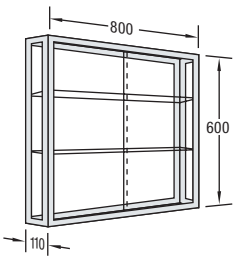

TM-Set 30
Wall showcase with sliding door
1 white wood base shelf
2 glass shelves 6 mm
polished chrome-plated profile

TM-Set 40
Wall showcase with sliding door
1 white wood base shelf
2 glass shelves 6 mm
black anodized profile

TM-Set 21
Wall showcase with hinged door
1 white wood base shelf
3 glass shelves 6 mm
silver anodized profile

TM-Set 31
Wall showcase with hinged door
1 white wood base shelf
3 glass shelves 6 mm
polished chrome-plated profile

TM-Set 41
Wall showcase with hinged door
1 white wood base shelf
3 glass shelves 6 mm
black anodized profile

BASIC MODULES - SQUARE PROFILE:

TM-Set 10
Wall showcase with sliding door
1 white wood base shelf
2 glass shelves 6 mm
white profile RAL 9010
powder-coated

TM-Set 11
Wall showcase with hinged door
1 white wood base shelf
3 glass shelves 6 mm
white profile RAL 9010
powder-coated

TM-Set 65
Counter showcase
with hinged door
1 white wood base shelf
2 glass shelves 4 mm
silver anodized profile