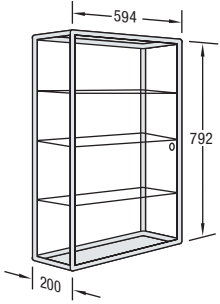

WALL AND COUNTER SHOWCASES

SQUARE AND QUARTER-ROUND PROFILE

Designed for the secure and effective display of products or collections, these elegant wall and counter showcases are offered in a choice of tower format with hinged door or landscape format with sliding doors. All have tempered glass side panels and adjustable shelves and are supplied with lockable sliding or hinged doors. Showcases TM-Set 10 to 41 have magnetic back panels and are supplied complete with eight white magnets to enable price or product information to be displayed.

Example type: TM-Set 31

Example type: TM-Set 20

TM-Set 90

TM-Set 91

TM-Set 65

BASIC MODULES - QUARTER-ROUND PROFILE:

TM-Set 20
Wall showcase with sliding door
1 white wood base shelf
2 glass shelves 6 mm
silver anodized profile

TM-Set 30
Wall showcase with sliding door
1 white wood base shelf
2 glass shelves 6 mm
polished chrome-plated profile

TM-Set 40
Wall showcase with sliding door
1 white wood base shelf
2 glass shelves 6 mm
black anodized profile

TM-Set 21
Wall showcase with hinged door
1 white wood base shelf
3 glass shelves 6 mm
silver anodized profile

TM-Set 31
Wall showcase with hinged door
1 white wood base shelf
3 glass shelves 6 mm
polished chrome-plated profile