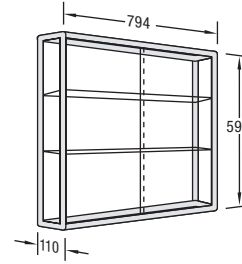

WALL AND COUNTER SHOWCASES

SQUARE AND QUARTER-ROUND PROFILE

Designed for the secure and effective display of products or collections, these elegant wall and counter showcases are offered in a choice of tower format with hinged door or landscape format with sliding doors. All have tempered glass side panels and adjustable shelves and are supplied with lockable sliding or hinged doors. Showcases TM-Set 10 to 41 have magnetic back panels and are supplied complete with eight white magnets to enable price or product information to be displayed.

Example type: TM-Set 31

Example type: TM-Set 20

TM-Set 90

TM-Set 91

TM-Set 65

BASIC MODULES - QUARTER-ROUND PROFILE:

TM-Set 20
Wall showcase with sliding door
1 white wood base shelf
2 glass shelves 6 mm
silver anodized profile

TM-Set 30
Wall showcase with sliding door
1 white wood base shelf
2 glass shelves 6 mm
polished chrome-plated profile

TM-Set 40
Wall showcase with sliding door
1 white wood base shelf
2 glass shelves 6 mm
black anodized profile

TM-Set 21
Wall showcase with hinged door
1 white wood base shelf
3 glass shelves 6 mm
silver anodized profile

TM-Set 31
Wall showcase with hinged door
1 white wood base shelf
3 glass shelves 6 mm
polished chrome-plated profile