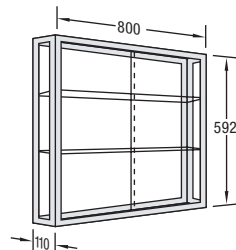

TM-Set 21
Wall showcase with hinged door
1 white wood base shelf
3 glass shelves 6 mm
silver anodized profile

TM-Set 31
Wall showcase with hinged door
1 white wood base shelf
3 glass shelves 6 mm
polished chrome-plated profile

TM-Set 41
Wall showcase with hinged door
1 white wood base shelf
3 glass shelves 6 mm
black anodized profile

BASIC MODULES - SQUARE PROFILE:

TM-Set 10
Wall showcase with sliding door
1 white wood base shelf
2 glass shelves 6 mm
white profile RAL 9010
powder-coated

TM-Set 11
Wall showcase with hinged door
1 white wood base shelf
3 glass shelves 6 mm
white profile RAL 9010
powder-coated

TM-Set 65
Counter showcase
with hinged door
1 white wood base shelf
2 glass shelves 4 mm
silver anodized profile

TM-Set 90
Wall showcase with sliding door
horizontal base and cover plate
wood 22 mm grey
2 glass shelves 4 mm
silver anodized profile

TM-Set 91
Wall showcase with hinged door
horizontal base and cover plate
wood 22 mm grey
3 glass shelves 4 mm
silver anodized profile