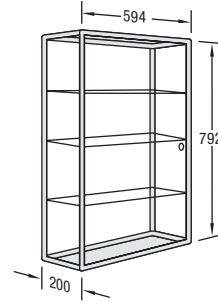

Example type: TM-Set 31

Example type: TM-Set 20

TM-Set 90

TM-Set 91

TM-Set 65

BASIC MODULES - QUARTER-ROUND PROFILE:

TM-Set 20
Wall showcase with sliding door
1 white wood base shelf
2 glass shelves 6 mm
silver anodized profile

TM-Set 30
Wall showcase with sliding door
1 white wood base shelf
2 glass shelves 6 mm
polished chrome-plated profile

TM-Set 40
Wall showcase with sliding door
1 white wood base shelf
2 glass shelves 6 mm
black anodized profile

TM-Set 21
Wall showcase with hinged door
1 white wood base shelf
3 glass shelves 6 mm
silver anodized profile

TM-Set 31
Wall showcase with hinged door
1 white wood base shelf
3 glass shelves 6 mm
polished chrome-plated profile

TM-Set 41
Wall showcase with hinged door
1 white wood base shelf
3 glass shelves 6 mm
black anodized profile

BASIC MODULES - SQUARE PROFILE:

TM-Set 10
Wall showcase with sliding door
1 white wood base shelf
2 glass shelves 6 mm
white profile RAL 9010
powder-coated