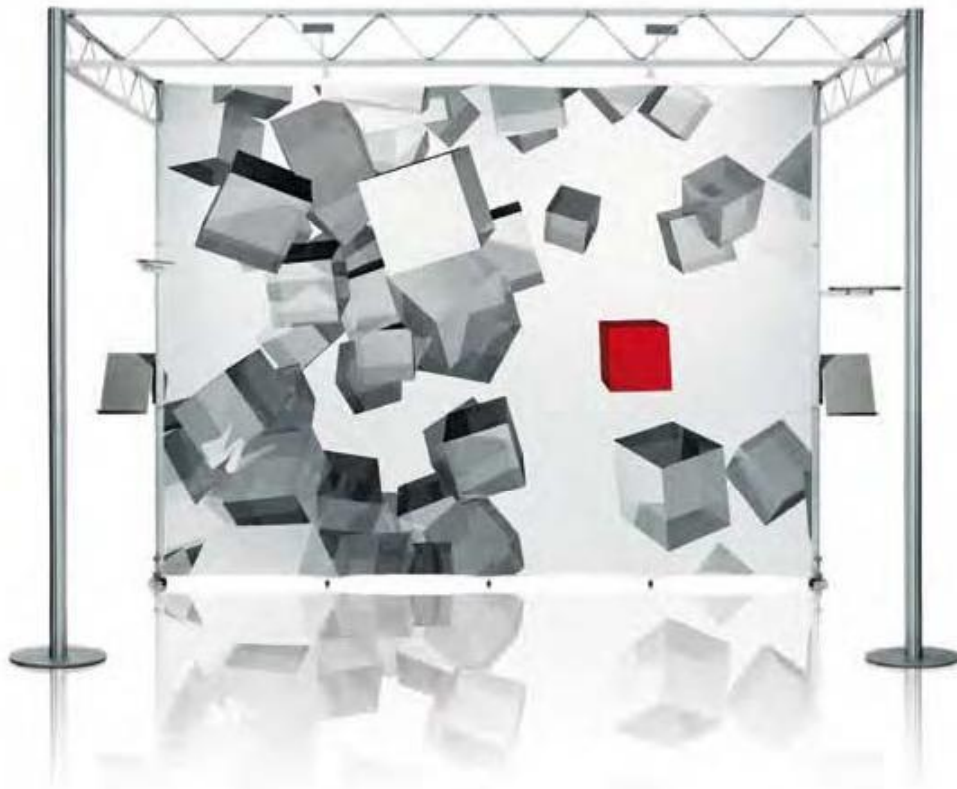

VARIO d400 FABRIC

POP UP SYSTEM

Flexible companion with many different accessories. Vario d400 FABRIC is a functional as well as a flexible display that offers optional accessories such as brochure racks, display shelves and truss modules. The d400 Fabric is easy to assemble as the fabric graphic attaches with velcro. A magnetic counter top is also available for the hard case.

VA 5943 P1, VA 5143, 2 x VA 1240, 2 x VA 1213

System packed in hard case VA 8075

Security connectors for increased stability

Printed image stays on the frame during transportation and storage

BASIC MODULES:

All systems are supplied excluding graphic panels. Package solution includes structure, spotlights and transport case VA 8075. Truss package includes uprights and trusses, and assembly tool E 14 all packed in transport case VA 8075. For other set ups, contact your local OCTANORM Display Partner.

E 275
Bag holder

VA 8074
Counter top, for case, white

E 185
Screen-Adaptor

E 186
Screen-Adaptor

VA 5035
Magnetic strip
30 m, self-
adhesive

TECHNICAL INFORMATION:

A 40mm wide VELCRO must be sewn around the edges of the backside