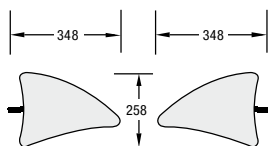

VA 1216
Display shelf,
white

VA 1217
Display shelf,
white