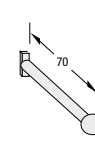

ACCESSORIES:

VA 1213
Display shelf,
white

VA 1214
Display shelf,
white

VA 1216
Display shelf,
white

VA 1217
Display shelf,
white

VA 1240
Brochure shelf
universal

VA 5032
Brochure
shelf, right

VA 5036
Brochure
shelf, left

E 275
Bag holder

VA 8074
Counter top, for case, white

E 185
Screen-Adaptor

E 186
Screen-Adaptor

VA 5035
Magnetic strip
30 m, self-
adhesive

TECHNICAL INFORMATION:

A 40mm wide VELCRO must be sewn around the edges of the backside