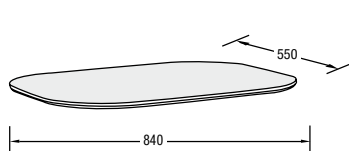

VA 5913 P1
With end caps
in anodized
aluminium

VA 5923 P1
With end caps
in anodized
aluminium

VA 5933 P1
With end caps
in anodized
aluminium

VA 5943 P1
With end caps
in anodized
aluminium

TRUSS MODULES:

Sections depth (D)	Sections width (W)	
	3	4
2	VA 5132	VA 5142
3	VA 5133	VA 5143

ACCESSORIES:

VA 1213
Display shelf,
white

VA 1214
Display shelf,
white

VA 1216
Display shelf,
white

VA 1217
Display shelf,
white

VA 1240
Brochure shelf
universal

VA 5032
Brochure
shelf, right

VA 5036
Brochure
shelf, left

E 275
Bag holder

VA 8074
Counter top, for case, white

E 185
Screen-Adaptor

E 186
Screen-Adaptor

VA 5035
Magnetic strip
30 m, self-
adhesive

TECHNICAL INFORMATION:

A 40mm wide VELCRO must be sewn around the edges of the backside