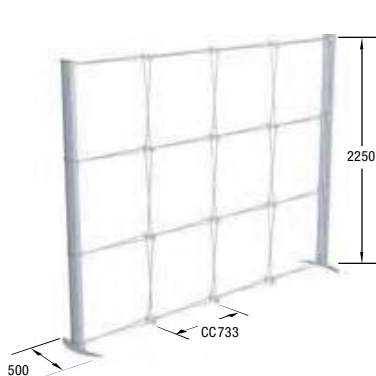

All systems are supplied excluding graphic panels. Package solution includes structure, spotlights and transport case VA 8075. Truss package includes uprights and trusses, and assembly tool E 14 all packed in transport case VA 8075. For other set ups, contact your local OCTANORM Display Partner.

ACCESSORIES:

VA 1213
Display shelf,
white

VA 1214
Display shelf,
white

VA 1216
Display shelf,
white

VA 1217
Display shelf,
white

VA 1240
Brochure shelf
universal

VA 5032
Brochure
shelf, right

VA 5036
Brochure
shelf, left

E 275
Bag holder

VA 8074
Counter top, for case, white

E 185
Screen-Adaptor

E 186
Screen-Adaptor

VA 5035
Magnetic strip
30 m, self-
adhesive

TECHNICAL INFORMATION:

A 40mm wide VELCRO must be sewn around the edges of the backside

PANEL MEASUREMENT MAY VARY, DEPENDING ON FABRIC QUALITY BEING USED

Z961/13
Connects to Octanorm system groove. To upright- or side extrusion

Z977
Allows connection to other trusses