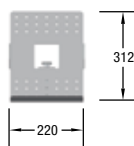

ACCESSORIES:

VA 1213
Display shelf,
white

VA 1214
Display shelf,
white

VA 1216
Display shelf,
white

VA 1217
Display shelf,
white

VA 1240
Brochure shelf
universal

VA 5032
Brochure
shelf, right

VA 5036
Brochure
shelf, left

E 275
Bag holder

VA 8074
Counter top, for case, white

E 185
Screen-Adaptor

E 186
Screen-Adaptor

VA 5035
Magnetic strip
30 m, self-
adhesive

TECHNICAL INFORMATION:

A 40mm wide VELCRO must be sewn around the edges of the backside