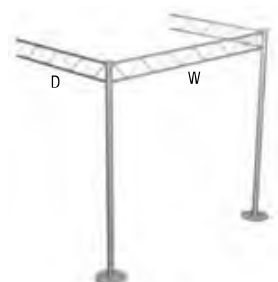

VARIO d400 FABRIC

POP UP SYSTEM

Flexible companion with many different accessories. Vario d400 FABRIC is a functional as well as a flexible display that offers optional accessories such as brochure racks, display shelves and truss modules. The d400 Fabric is easy to assemble as the fabric graphic attaches with velcro. A magnetic counter top is also available for the hard case.

VA 5943 P1, VA 5143, 2 x VA 1240, 2 x VA 1213

System packed in hard case VA 8075

Security connectors for increased stability

Printed image stays on the frame during transportation and storage

BASIC MODULES:

VA 5913 P1
With end caps
in anodized
aluminium

VA 5923 P1
With end caps
in anodized
aluminium

VA 5933 P1
With end caps
in anodized
aluminium

VA 5943 P1
With end caps
in anodized
aluminium

TRUSS MODULES:

Sections depth (D)	Sections width (W)	
	3	4
2	VA 5132	VA 5142
3	VA 5133	VA 5143

E 275
Bag holder

VA 8074
Counter top, for case, white

E 185
Screen-Adaptor

E 186
Screen-Adaptor

VA 5035
Magnetic strip
30 m, self-
adhesive

TECHNICAL INFORMATION:

A 40mm wide VELCRO must be sewn around the edges of the backside