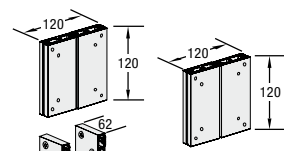

ACCESSORIES:

VA 1213
Display shelf,
white

VA 1214
Display shelf,
white

VA 1216
Display shelf,
white

VA 1217
Display shelf,
white

VA 1240
Brochure shelf
universal

VA 5032
Brochure
shelf, right

VA 5036
Brochure
shelf, left

E 275
Bag holder

VA 8074
Counter top, for case, white

E 185
Screen-Adaptor

E 186
Screen-Adaptor

VA 5035
Magnetic strip
30 m, self-
adhesive

TECHNICAL INFORMATION:

A 40mm wide VELCRO must be sewn around the edges of the backside