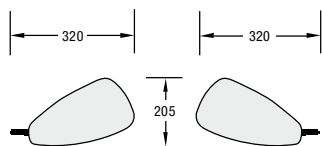

ACCESSORIES:

VA 1213
Display shelf,
white

VA 1214
Display shelf,
white