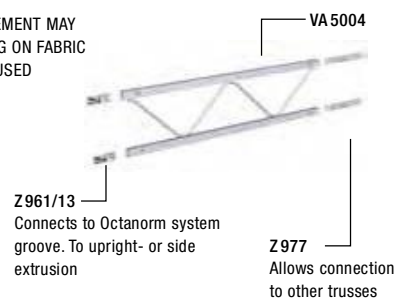

ACCESSORIES:

VA 1213
Display shelf,
white

VA 1214
Display shelf,
white

VA 1216
Display shelf,
white

VA 1217
Display shelf,
white

VA 1240
Brochure shelf
universal

VA 5032
Brochure
shelf, right

VA 5036
Brochure
shelf, left

E 275
Bag holder

VA 8074
Counter top, for case, white

E 185
Screen-Adaptor

E 186
Screen-Adaptor

VA 5035
Magnetic strip
30 m, self-
adhesive

TECHNICAL INFORMATION:

A 40mm wide VELCRO must be sewn around the edges of the backside

PANEL MEASUREMENT MAY VARY, DEPENDING ON FABRIC QUALITY BEING USED

Z961/13
Connects to Octanorm system groove. To upright- or side extrusion

Z977
Allows connection to other trusses