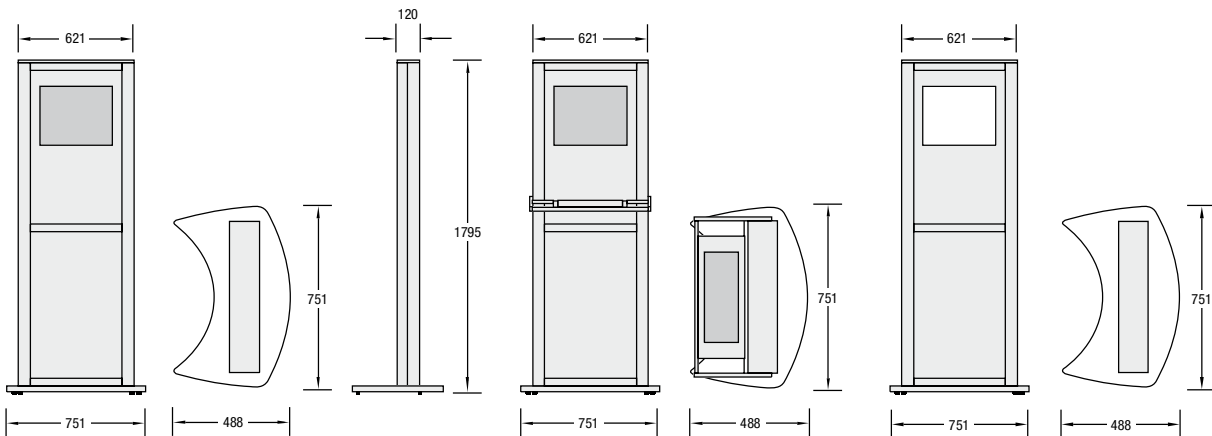

## DIGITAL PRESENTATION

Whether you choose the internet, animations or presentation - this terminal will become your promotional highlight!  
Thanks to its small footprint, you can place it almost anywhere in the foyer, in your shop, or on your exhibition stand.  
The lateral OCTANORM system groove allows you to quickly mount brochure or display shelves as well as beams for additional advertising banners. The front panel can also be used as additional deforesting space.

OT 20

Top plate OT 120

Side view

Lockable door

## BASIC MODULES:

**OT 10**  
OCTAterminal with 19" screen,  
without keyboard, without computer

**OT 20**  
OCTAterminal with 19" screen,  
with keyboard, without computer

**OT 30**  
OCTAterminal without 19" screen,  
without keyboard, without computer