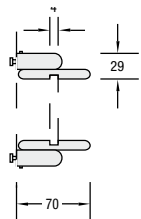

## BASIC MODULES:

**OT 10**  
OCTAterminal with 19" screen,  
without keyboard, without computer

**OT 20**  
OCTAterminal with 19" screen,  
with keyboard, without computer

**OT 30**  
OCTAterminal without 19" screen,  
without keyboard, without computer

## ACCESSORIES:

**VA 1240**  
Brochure shelf  
universal

**VA 5032**  
Brochure  
shelf, right

**VA 5036**  
Brochure  
shelf, left

**VA 5076**  
Display shelf,  
wood, silver

**Z 363**  
Beam, one side with tension lock,  
the other side with end cap

**M 1580**  
Panel retainer  
with slot

**E 275**  
Bag holder

**E 14**  
Hex-star driver

**OT 120**  
Top plate, illuminated  
16W/230V  
with inscription