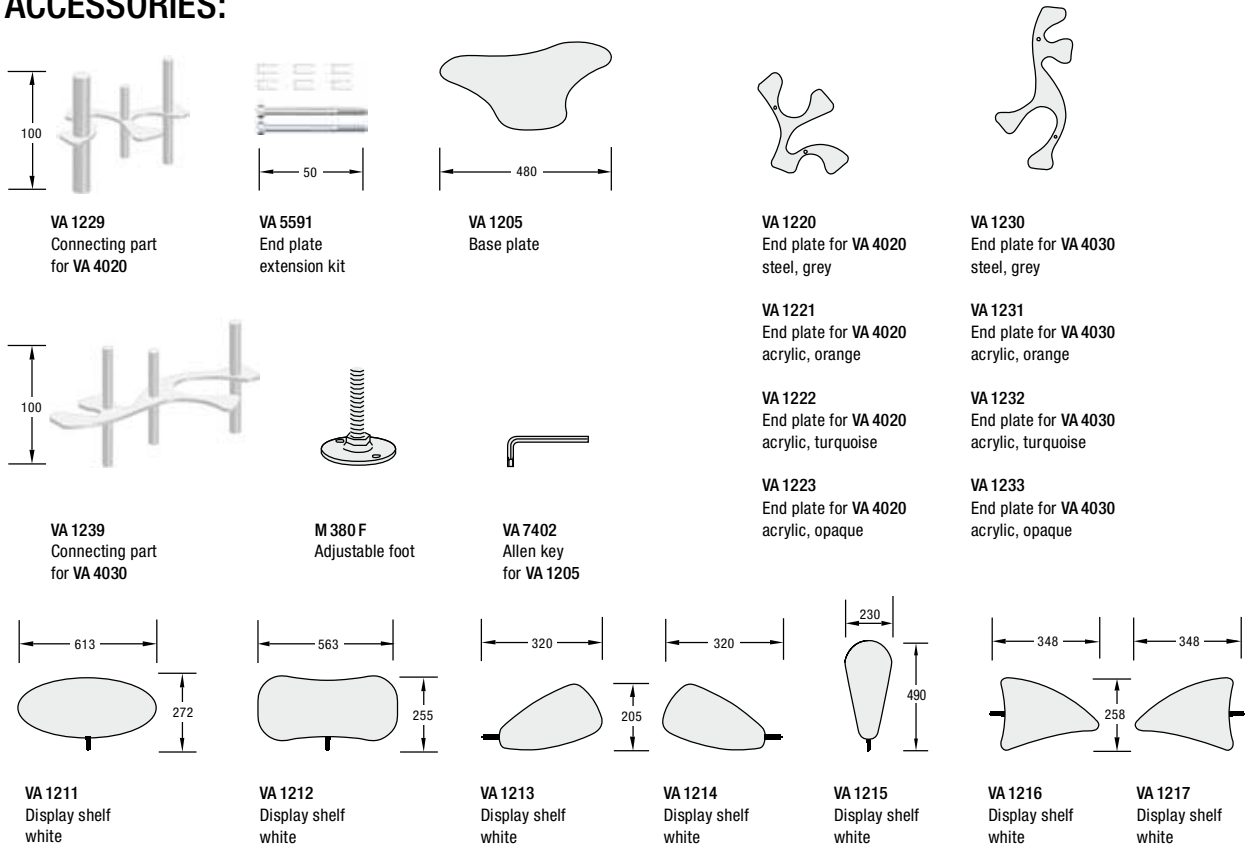

VARIO d2 ORGANIC

Eye-catching! The beautifully curved surfaces of our new upright extrusions reflect the light in a brilliantly attractive way. Use them in combination with curved or straight beams to add an extra dimension to your graphic displays. Add colour with the acrylic end plates and create a distinctive identity for your product. Also available is a new range of display shelves inspired by the playful shape of the new extrusions. Use them in combination to produce something out of the ordinary.

It's ORGANIC from OCTANORM!

VA 4033, 3 x VA1232, 2 x VA 5038, VA 5591, VA1275, VA1240, VA1205
Monitor adaptor, see page 39

VA 4020, RAL 5025,
2x VA 1223, VA 1222, VA 5591

Base plate VA 1205

Organic shaped aluminium uprights
VA 4020, VA 4030

BASIC MODULES:

ACCESSORIES:

TECHNICAL INFORMATION:

Fastening of an end plate extension kit to the organic upright extrusion

Fitting the connecting part to an organic upright extrusion

VA 4020
5000 mm

VA 4030
5000 mm