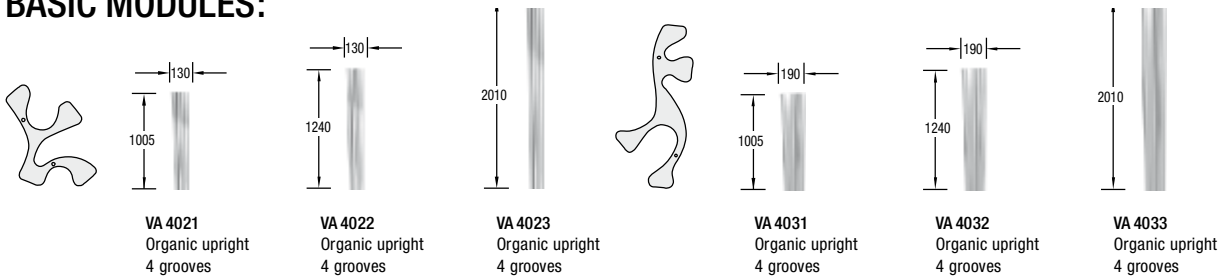

It's ORGANIC from OCTANORM!

VA 4033, 3 x VA1232, 2 x VA 5038, VA 5591, VA1275, VA1240, VA1205
Monitor adaptor, see page 39

VA 4020, RAL 5025,
2x VA 1223, VA 1222, VA 5591

Base plate VA 1205

Organic shaped aluminium uprights
VA 4020, VA 4030

BASIC MODULES:

ACCESSORIES:

TECHNICAL INFORMATION:

Fastening of an end plate extension kit to the organic upright extrusion

Fitting the connecting part to an organic upright extrusion

VA 4020
5000 mm

VA 4030
5000 mm