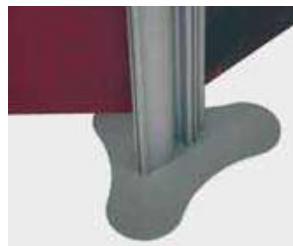

VARIO d2 ORGANIC

Eye-catching! The beautifully curved surfaces of our new upright extrusions reflect the light in a brilliantly attractive way. Use them in combination with curved or straight beams to add an extra dimension to your graphic displays. Add colour with the acrylic end plates and create a distinctive identity for your product. Also available is a new range of display shelves inspired by the playful shape of the new extrusions. Use them in combination to produce something out of the ordinary.

It's ORGANIC from OCTANORM!

VA 4033, 3 x VA1232, 2 x VA 5038, VA 5591, VA1275, VA1240, VA1205
Monitor adaptor, see page 39

VA 4020, RAL 5025,
2x VA 1223, VA 1222, VA 5591

Base plate VA 1205

Organic shaped aluminium uprights
VA 4020, VA 4030

BASIC MODULES:

ACCESSORIES:

TECHNICAL INFORMATION:

Fastening of an end plate extension kit to the organic upright extrusion

Fitting the connecting part to an organic upright extrusion

VA 4020
5000 mm

VA 4030
5000 mm