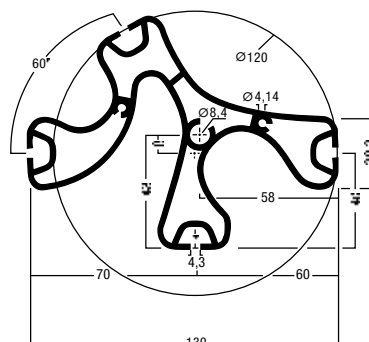

BASIC MODULES:

ACCESSORIES:

TECHNICAL INFORMATION:

Fastening of an end plate extension kit to the organic upright extrusion

Fitting the connecting part to an organic upright extrusion

VA 4020
5000 mm

VA 4030
5000 mm