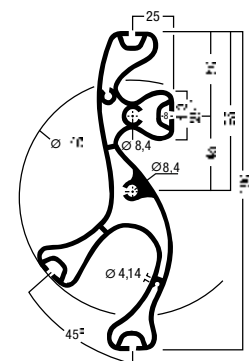

It's ORGANIC from OCTANORM!

VA 4033, 3 x VA1232, 2 x VA 5038, VA 5591, VA1275, VA1240, VA1205
Monitor adaptor, see page 39

VA 4020, RAL 5025,
2x VA 1223, VA 1222, VA 5591

Base plate VA 1205

Organic shaped aluminium uprights
VA 4020, VA 4030

BASIC MODULES:

ACCESSORIES:

TECHNICAL INFORMATION:

Fastening of an end plate extension kit to the organic upright extrusion

Fitting the connecting part to an organic upright extrusion

VA 4020
5000 mm

VA 4030
5000 mm