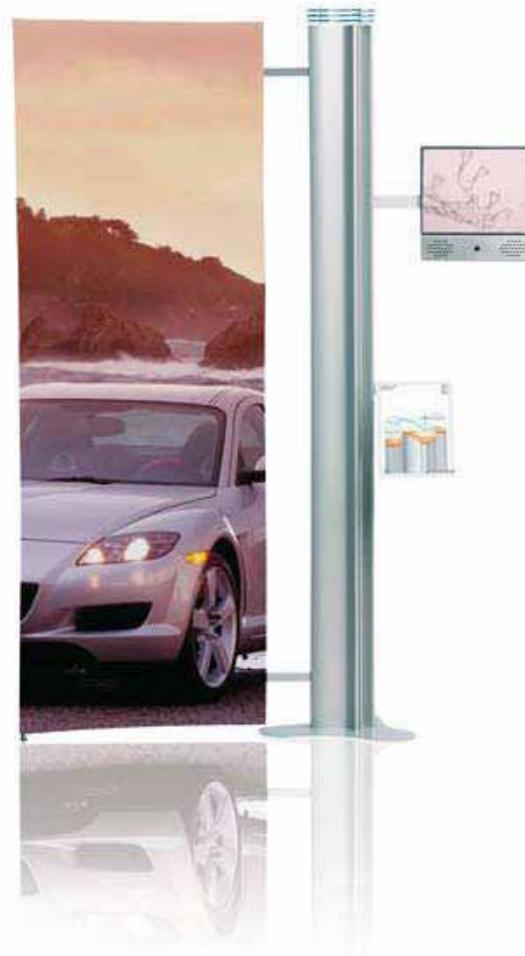

VARIO d2 ORGANIC

Eye-catching! The beautifully curved surfaces of our new upright extrusions reflect the light in a brilliantly attractive way. Use them in combination with curved or straight beams to add an extra dimension to your graphic displays. Add colour with the acrylic end plates and create a distinctive identity for your product. Also available is a new range of display shelves inspired by the playful shape of the new extrusions. Use them in combination to produce something out of the ordinary.

It's ORGANIC from OCTANORM!

VA 4033, 3 x VA1232, 2 x VA 5038, VA 5591, VA1275, VA1240, VA1205
Monitor adaptor, see page 39

VA 4020, RAL 5025,
2x VA 1223, VA 1222, VA 5591

Base plate VA 1205

Organic shaped aluminium uprights
VA 4020, VA 4030

BASIC MODULES:

ACCESSORIES:

TECHNICAL INFORMATION:

Fastening of an end plate extension kit to the organic upright extrusion

Fitting the connecting part to an organic upright extrusion

VA 4020
5000 mm

VA 4030
5000 mm