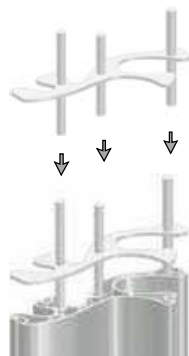

VARIO d2 ORGANIC

Eye-catching! The beautifully curved surfaces of our new upright extrusions reflect the light in a brilliantly attractive way. Use them in combination with curved or straight beams to add an extra dimension to your graphic displays. Add colour with the acrylic end plates and create a distinctive identity for your product. Also available is a new range of display shelves inspired by the playful shape of the new extrusions. Use them in combination to produce something out of the ordinary.

BASIC MODULES:

ACCESSORIES:

TECHNICAL INFORMATION:

Fastening of an end plate extension kit to the organic upright extrusion

Fitting the connecting part to an organic upright extrusion

VA 4020
5000 mm

VA 4030
5000 mm